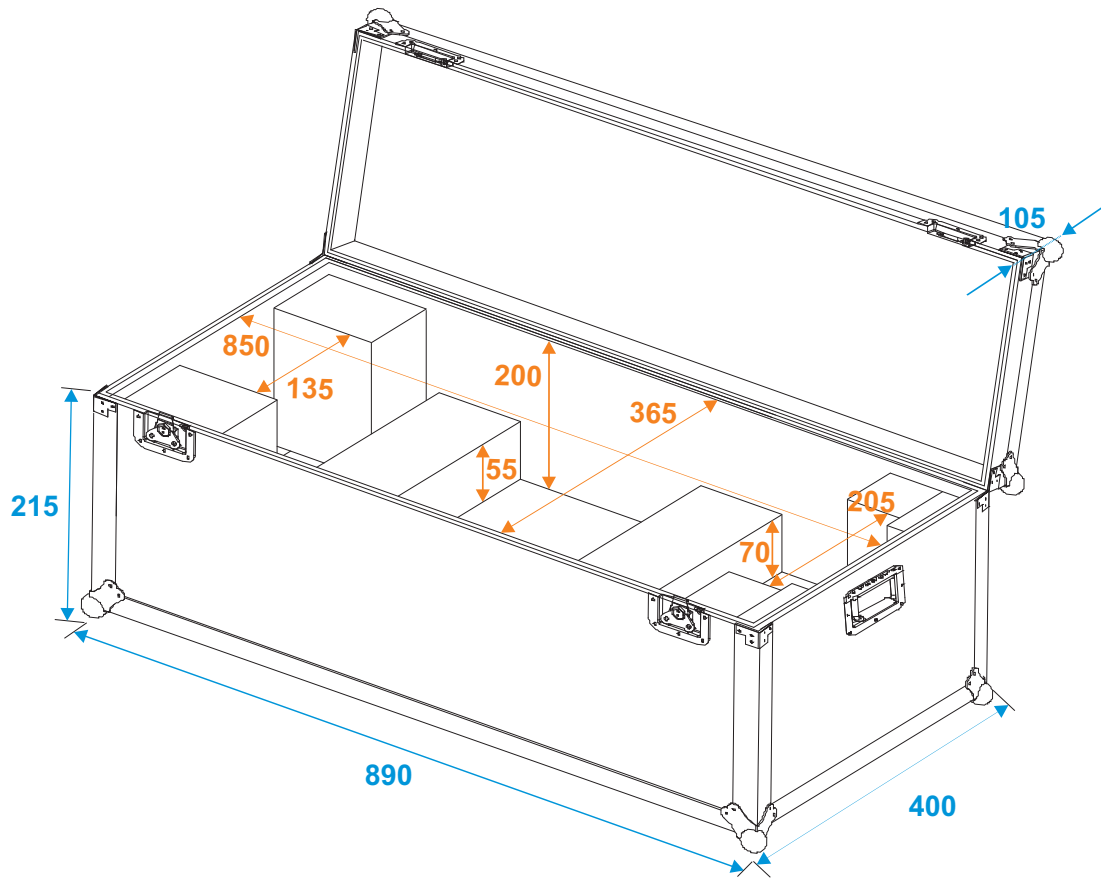

Flightcase

31005153

Flightcase 1x LED SL-400

*all dimensions in millimeters